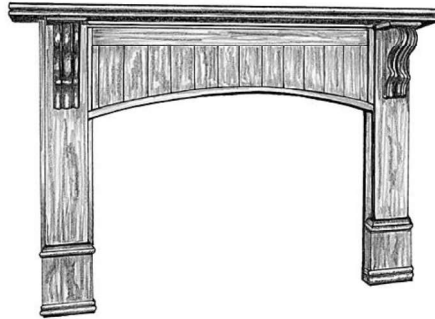

craftbuilt®

for the love of wood

Fire Surrounds

HUIA

For custom made fire surround designs of your choice please contact us.

P: 06 368 0759 or 0800 688 777 A: 2 Bruce Road, Levin 5510 E: sales@craftbuilt.co.nz W: craftbuilt.co.nz