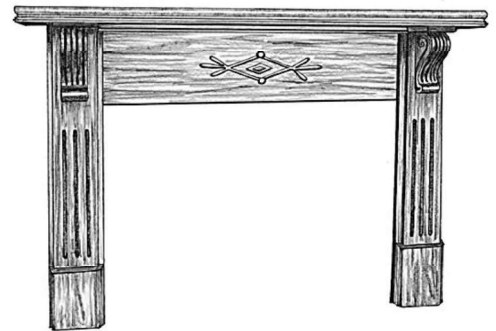

KOTOKU

MAGASIN

ADAM - PLAIN

BOUVET

ADAM - GROOVED

ADAM 3

COLONIAL

For custom made fire surround designs of your choice please contact us.