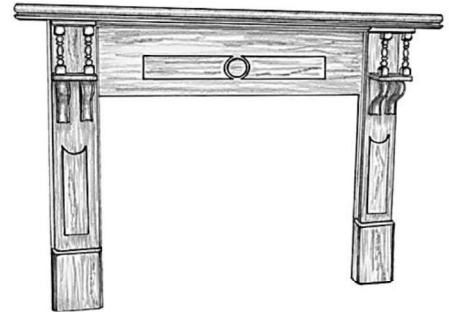

craftbuilt®

for the love of wood

Fire Surrounds

TAKAHE

For custom made fire surround designs of your choice please contact us.

P: 06 368 0759 or 0800 688 777 A: 2 Bruce Road, Levin 5510 E: sales@craftbuilt.co.nz W: craftbuilt.co.nz