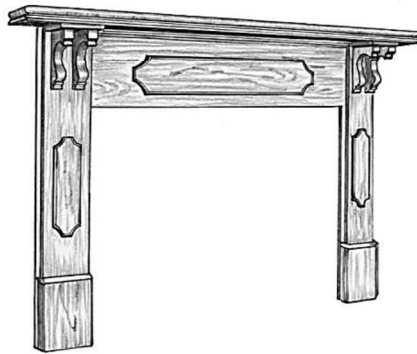

craftbuilt®

for the love of wood

Fire Surrounds

KAKAPO

For custom made fire surround designs of your choice please contact us.

P: 06 368 0759 or 0800 688 777 A: 2 Bruce Road, Levin 5510 E: sales@craftbuilt.co.nz W: craftbuilt.co.nz