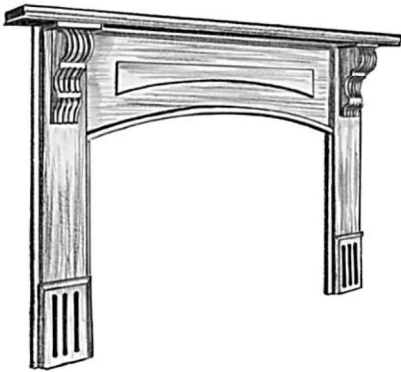

craftbuilt®

for the love of wood

Fire Surrounds

TUI

For custom made fire surround designs of your choice please contact us.

P: 06 368 0759 or 0800 688 777 A: 2 Bruce Road, Levin 5510 E: sales@craftbuilt.co.nz W: craftbuilt.co.nz